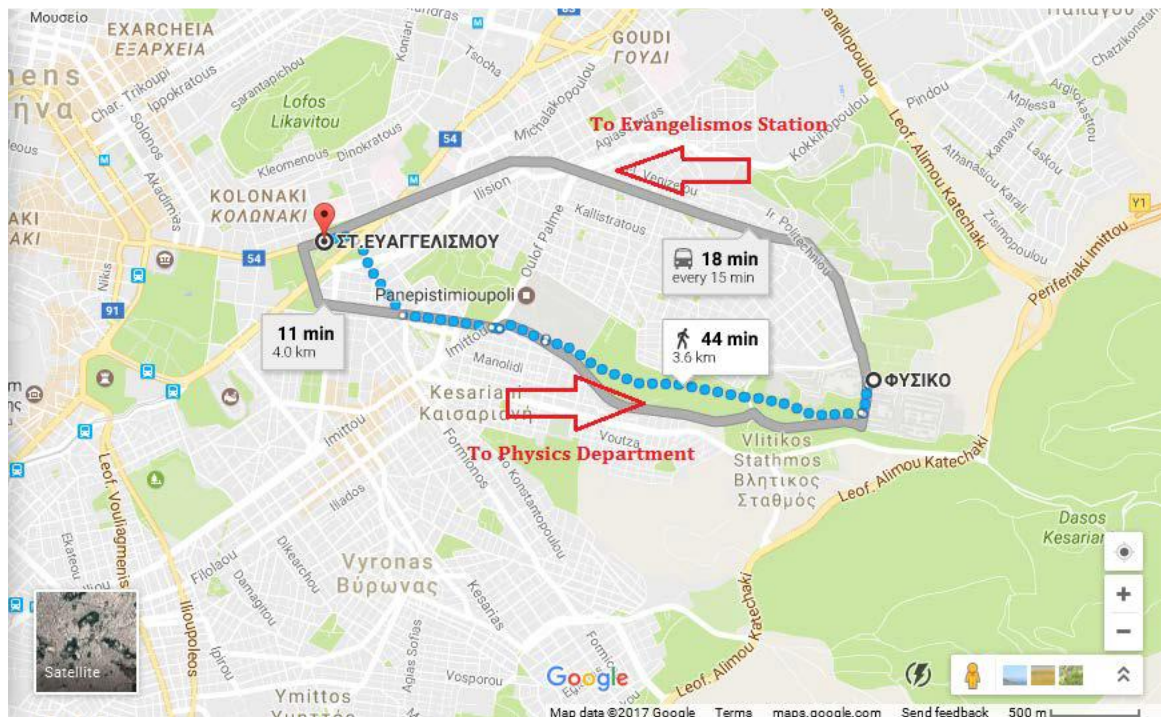

Directions

City Center to Physics Faculty

Depending on the location of your stay, choose to use the subway, where you can hop off at Evangelismos (Metro Line 3 - Blue Line). Follow the directions and go to the exit Vasilissis Sofias Avenue/Rizari Street. Follow the path through the park (you will see many students do that!) and after 1' walk you will find the bus stop (ΕΥΑΓΓΕΛΙΣΜΟΣ). Take the bus 250 (ΠΑΝΕΠΙΣΤΗΜΙΟΥΠΟΛΗ - ΣΤ. ΕΥΑΓΓΕΛΙΣΜΟΥ, ΚΥΚΛΙΚΗ), which will get you straight to the university campus. Hop off in front of the Physics Department (bus stop ΦΥΣΙΚΗ), where you will find some stairs leading to the main entrance of the building of the Physics Department. The route of the bus 250 is circular, so you can hop on again and go to Evangelismos Subway Station.

- You can find the timetable here:
http://telematics.oasa.gr/en/#lineDetails_952_250%20:%20PANEPITIMIOUPOLI%20-%20ST.%20EVAGGELISMOU_121-54
- You can find the map of the University campus here (School of Science):
- <http://maps.uoa.gr/en/>